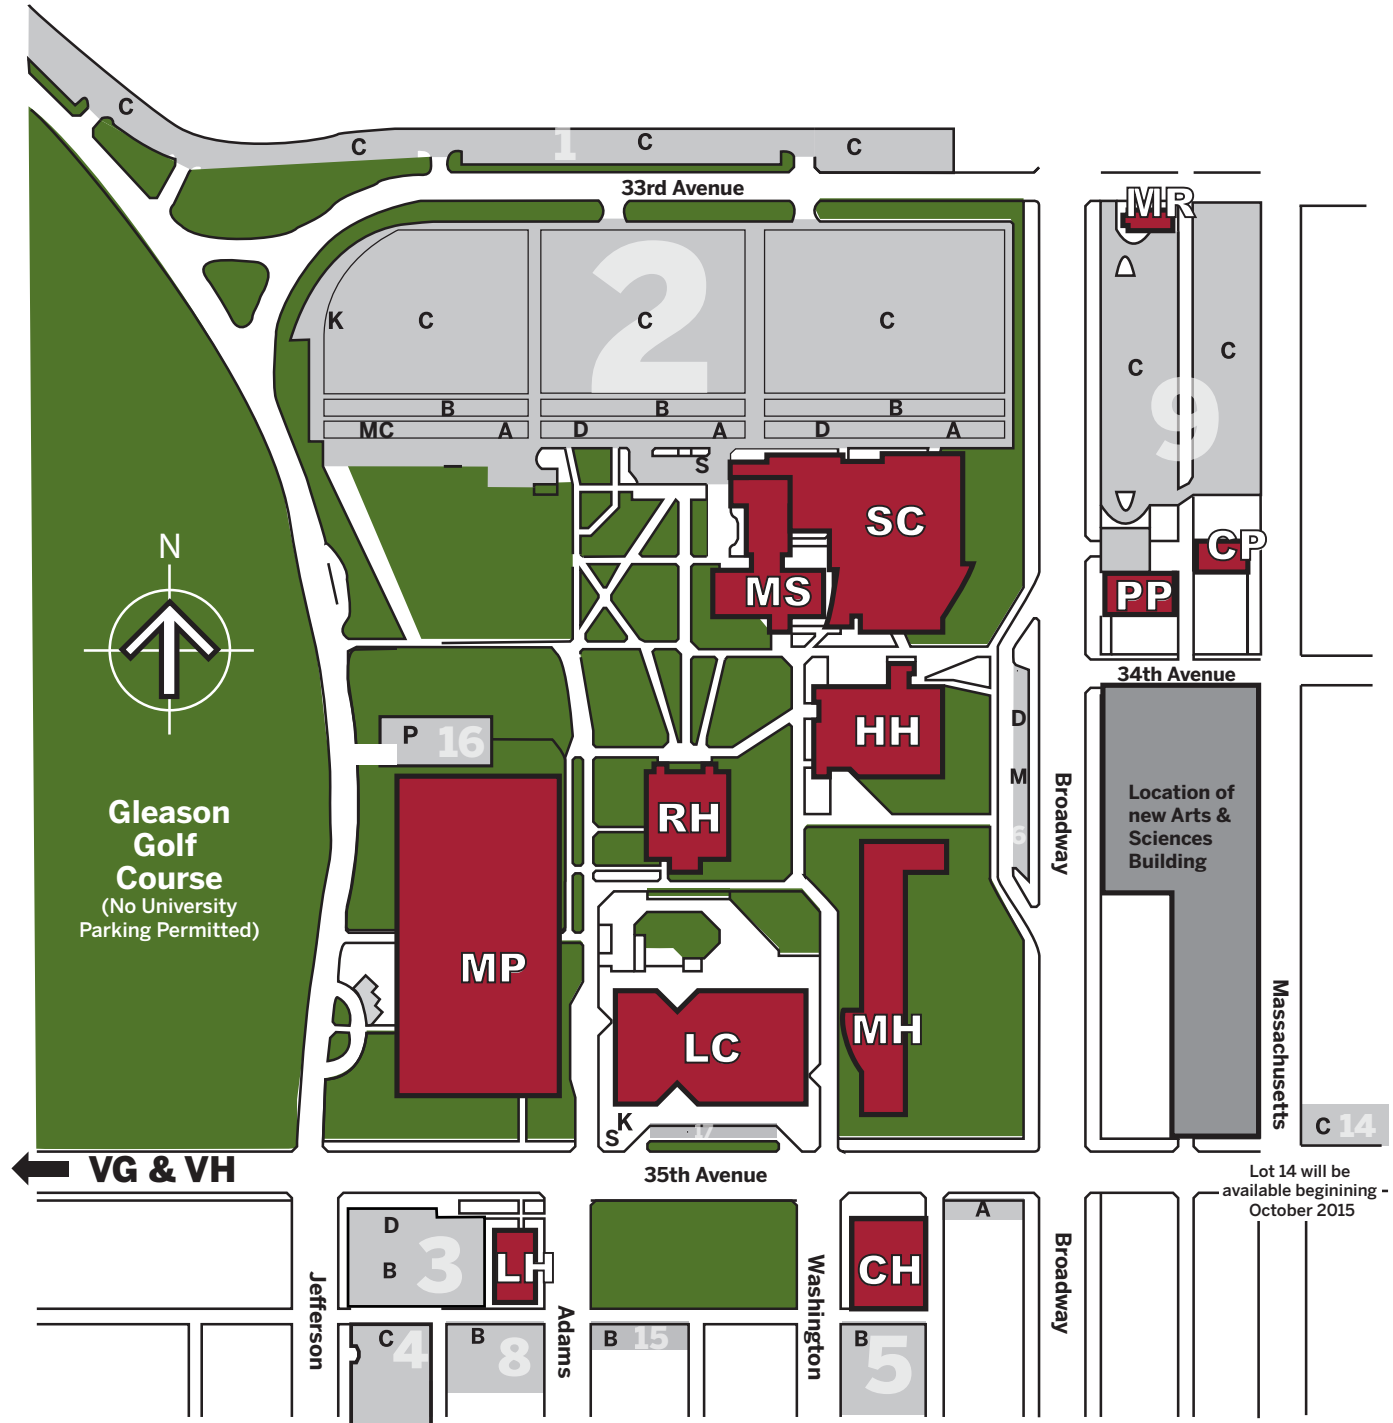

Parking Map

Building Directory

CH	Cedar Hall
CP	Chiller Plant
HH	Hawthorn Hall
LC	Anderson Library/Conference Center
LH	Lindenwood Hall
MH	Marram Hall
MP	Dunes/Medical Professional
MR	Mailroom
MS	Moraine Student Center
PP	Physical Plant
RH	Raintree Hall
SC	Savannah Center
VH	Arts on Grant (37th and Grant St.)
VG	Theatre Northwest (37th and Grant St.)

Parking Directory

A	Faculty/Staff Only Parking
B	Faculty/Staff-Students after 5:30 p.m.
C	IUN Permit Parking (All Permits)
D	Disability Parking
K	Parking Kiosk
M	Metered Parking
MC	Motorcycle Parking
P	Patient Only Parking
S	RedHawk Shuttle

VG & VH: Theatre and Arts on Grant

VG and VH Buildings are located at 37th Avenue and Grant Street.

Free RedHawk Shuttle available with university ID. Guests can ride with a temporary pass that can be obtained from Security inside of VH building.

The RedHawk Shuttle does not run during summer semesters.

Please use cross walks when crossing Broadway